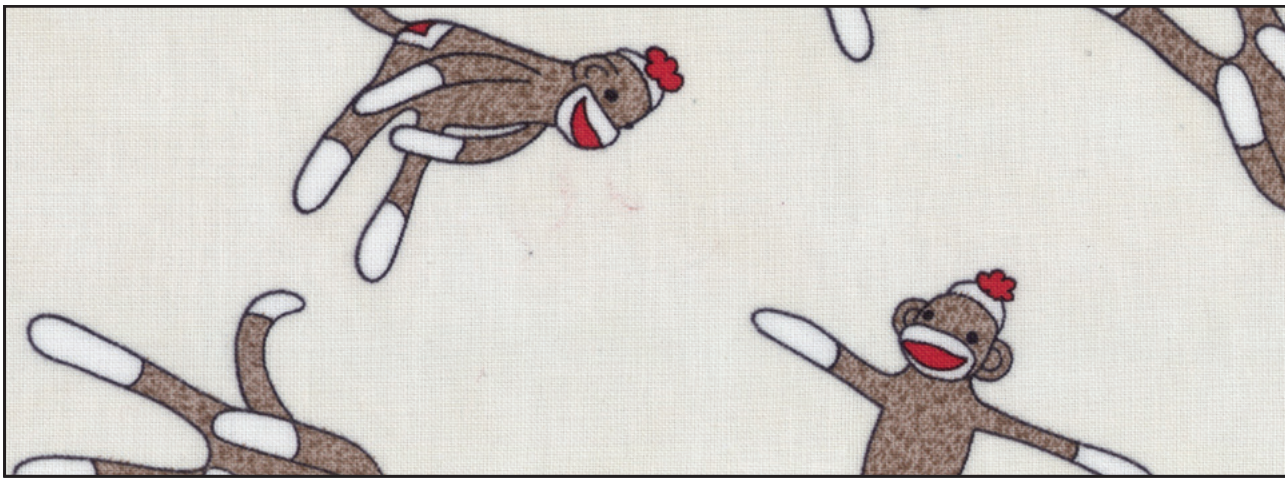

Funky Monkey

100% Cotton • 45" Wide • 15 Yds D/R
Brushed prints are marked with a "B"

15071 11
7 52106 64154 9

15071 11B
7 52106 09062 0

15071 12
7 52106 64155 6

15071 12B
7 52106 09063 7

15071 13
7 52106 88205 8

15075 17B
7 52106 09099 6

Funky Monkey

100% Cotton • 45" Wide • 15 Yds D/R
Brushed prints are marked with a "B"

15073 11
7 52106 64162 4

15073 13
7 52106 08583 1

15073 14
7 52106 88209 6

15073 15
7 52106 08586 2