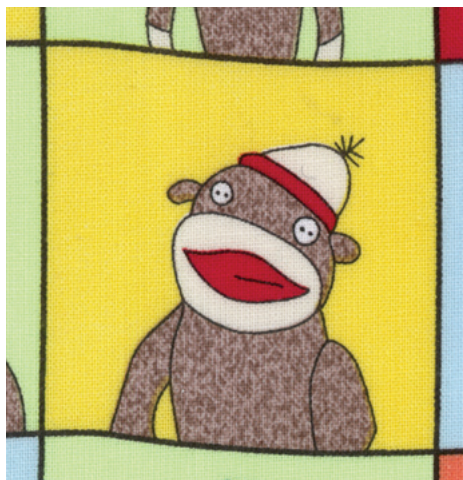

Funky Monkey *Flannels*

100% Cotton • 45" Wide • 15 Yds D/R

Funky Monkey Flannels

moda
modafabrics.com

15070 12F