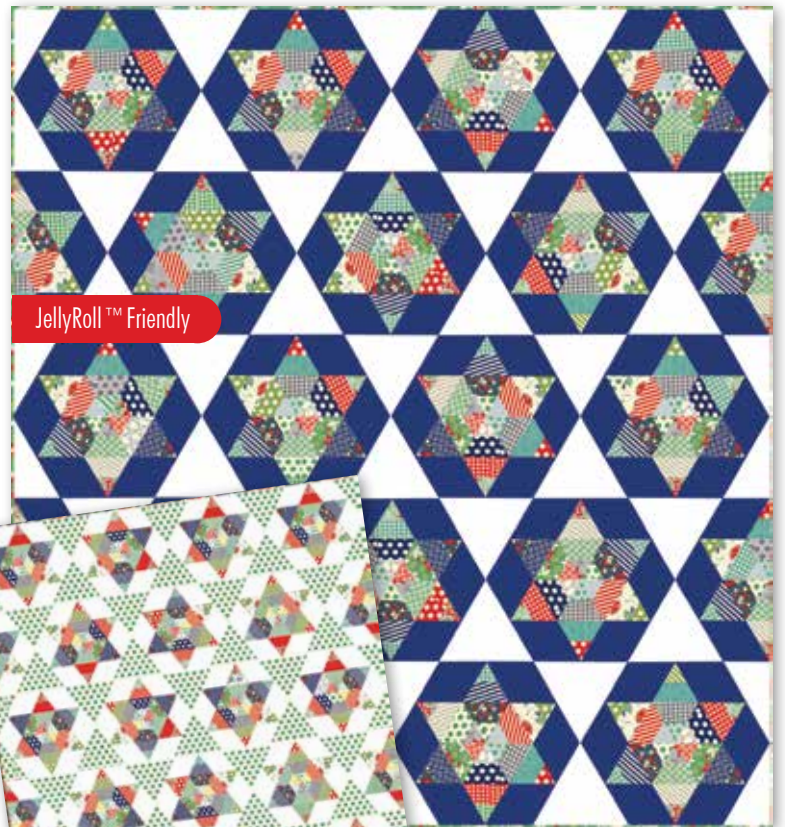

JellyRoll™ Friendly

2

Starlight 2

Starlight 1