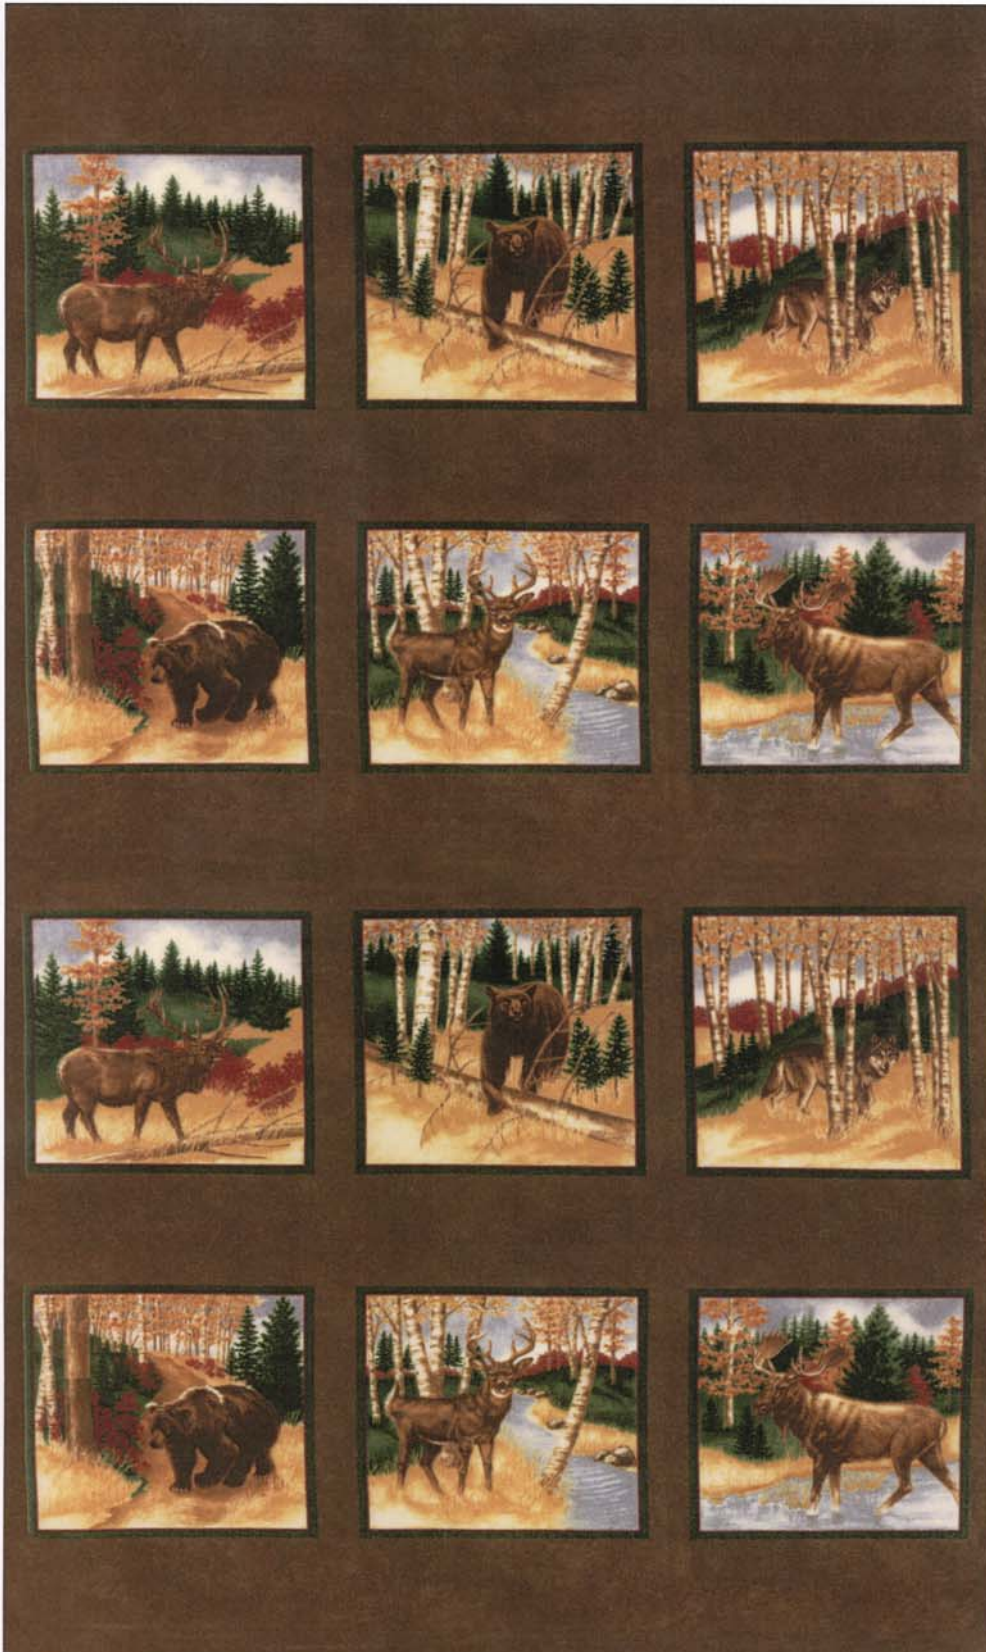

Panel measures approximately 24" x 44"

Blocks measure approximately 7.25" x 7.25"

Panel has been reduced approximately 50% to show overall pattern.

6560 12F

moda

TIMBER TRAIL FLANNEL

Holly Taylor

6561 12F  7 52106 12379 3

6566 12F  7 52106 12398 4

6565 12F  7 52106 12394 6

moda

TIMBER TRAIL FLANNEL

Holly Taylor

6563 12F 

6562 12F 

6564 12F 

Panel measures approximately 24" x 44"

Blocks measure approximately 7.25" x 7.25"

Panel has been reduced approximately 50% to show overall pattern.

6560 13F

moda

TIMBER TRAIL FLANNEL

Holly Taylor

6561 13F  7 52106 12380 9