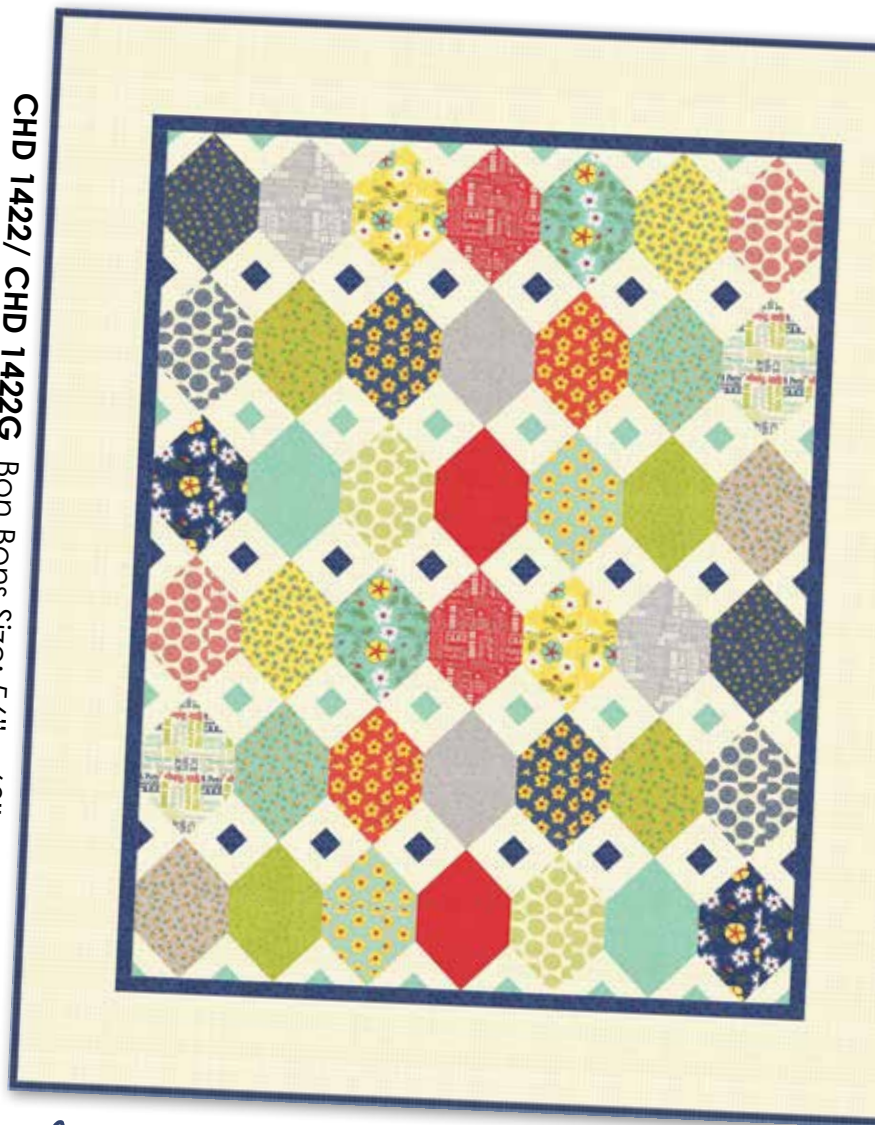

The Sweet Life

Batiks and Prints

Pat Sloan

PS 176/ PS 176G Friends Forever Size: 28" x 32"

The Sweet Life is about creating a happy life filled with joyful things you love. Looking at flowers, growing flowers and drawing flowers is a constant inspiration of mine. Flowers are one the greatest joys I know. I share this 'Sweet love' of flowers with my mom...we are always sending flowers photos to each other!

True Blue
43050 17

True Blue
43052 16

True Blue
43053 17

True Blue
43056 20

True Blue
43055 23

True Blue
43022 32

Fresh Linen Grey
43056 12

Grey Cloud
43053 16

Grey Cloud
43055 22

Grey Cloud
43051 24

CHD 1422/ CHD 1422G Bon Bons Size: 56" X 68"

PS 178/ PS 178G The Sweet Life Size: 55" x 55"

Sunshine

43050 13

Sunshine

43053 13