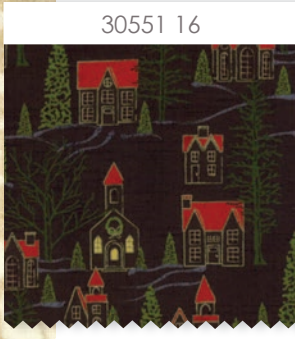

JR FRIENDLY  
BG PAT006 / BG PAT006G  
Star Fall Size: 82" x 82"

30150 427

30550 14 \*

30558 15 \*

30556 13 \*

## KIT30550

30552 13 \*

30557 14 \*

30557 11

30554 13

30558 23

KIT30550  
BG PAT007 / BG PAT007G  
Trees and Tops Size: 66" x 87"

BG PAT008 / BG PAT008G  
Stand Guard Size: 16" x 52"

108"  
Quilt  
Backs

30550

- Asst. 15
- Asst. 10
- Low Cal 10
- AB
- F8
- JR
- LC
- MC
- PP
- KIT

•35 Prints      •4 - 108" Quilt Backs      •100% Premium Cotton  
JR's, LC's, MC's and PP's include two each of 30556 and 30150-428.

# GRUNGE

metallics

*seeing stars*

**BASICGREY®**

Grunge. It comes in a rainbow of spectacular colors and it's been dotted with Spots. The only thing missing was a little bit of glitz... a sprinkling of sparkle. So Grunge is now Seeing Stars – Metallic Stars – in ten beautiful colors that include holiday basics and versatile neutrals. There's only one problem... is ten colors enough?