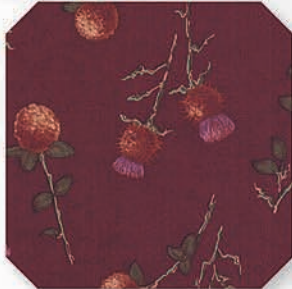

Country Graphics - 6795 15 *

Marble Solid - 6538 195

Country Graphics - 6795 11

Marble Solid - 6538 191

AUTUMN GREEN

THISTLE

Autumn Charm - 6791 16 *

Thistle & Clover - 6792 13

LC

MC

PP

KIT

OCTOBER DELIVERY

• 34 Prints • 100% Premium Cotton
AB's include one panel - 6790-12. JR's, LC's, MC's and PP's do not include panels.
JR's, LC's, MC's and PP's include two each of 6793 and 6795-11 & 18.