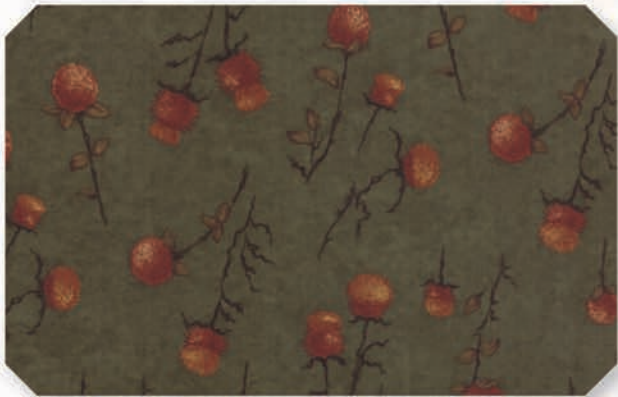

Thistle & Clover - 6792 15 *