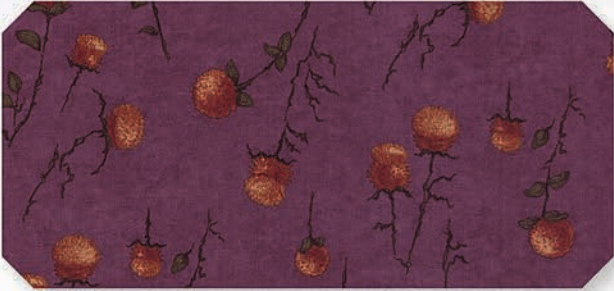

First Fabric Collection
PINECONE LODGE

Oat - 6790 12 *

Rustic Red - 6790 13

Panel Measures 24" x 44"

Large blocks are approx. 6.75". Small blocks are approx. 3.75"

Falling Leaves - 6793 16 *

Weeds - 6794 16 *

Marble Solid - 6538 196

PUMPKIN SPICE

Thistle & Clover - 6792 15 *

Falling Leaves - 6793 11 *

Weeds - 6794 11

Falling Leaves - 6793 15 *

Weeds - 6794 15

Thistle & Clover - 6792 11 *

Country Graphics - 6795 15 *

Marble Solid - 6538 195

Country Graphics - 6795 11

Marble Solid - 6538 191

AUTUMN GREEN

THISTLE

Autumn Charm - 6791 16 *

Thistle & Clover - 6792 13