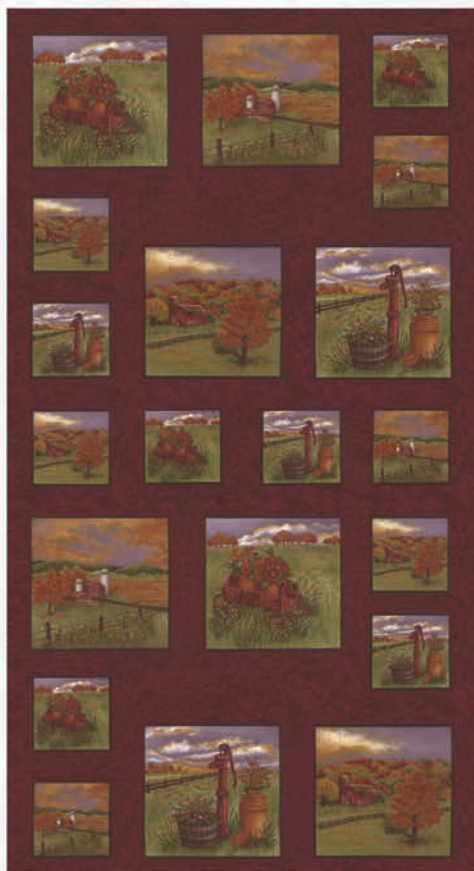

First Fabric Collection
PINECONE LODGE

Oat - 6790 12 *

Rustic Red - 6790 13

Panel Measures 24" x 44"

Large blocks are approx. 6.75". Small blocks are approx. 3.75"

Falling Leaves - 6793 16 *

Weeds - 6794 16 *