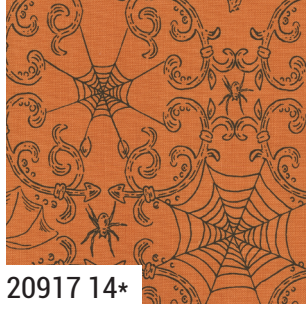

Bella Solid Coordinates

moda MAY DELIVERY

Home Sweet Haunt *STACY IEST HSU*

9900 26 PALE PINK

9900 283 LEAD

9900 284 CHARCOAL

9900 467 RAVEN

Bella Solid Coordinates

20914 14*

20917 14*

20910 14*

20911 14*

20912 14

20913 13

20915 13*

20916 13