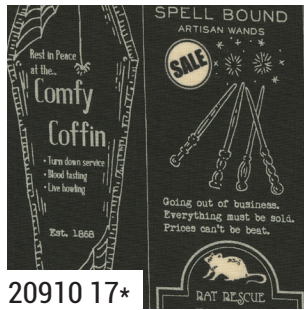

20911 16*

20918 16

20913 12*

20915 12

20916 17*

20912 16*

20914 17*

20910 17*

20917 16

moda MAY DELIVERY

Home Sweet Haunt STACY TEST HSU

20919 11

Panel Size: 36" x 44". Each block is approx. 11 1/2".

20910

Asst.
15

Asst.
10