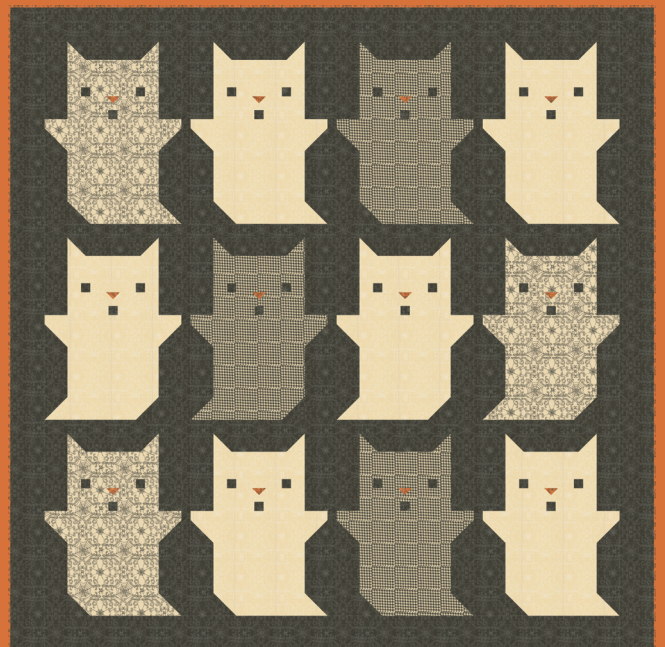

Home Sweet Haunt

STACY IEST HSU

HOME SWEET HAUNT IS A PINCH SPOOKY, a pinch sweet and a whole lot of creepy fun. With vintage illustrations and color palette, Home Sweet Haunt creates a world of old time Halloween. From its vintage newspaper and spider web rose bouquets to its scary cat prints, this collection is perfect for creating projects to help decorate a perfect Haunted Home.

In addition to a wide range of prints and three perfectly spooky quilt patterns, Home Sweet Haunt has three sweet and spooky panels. A graphic nine square panel is perfect for quilt making as well as fun projects like pillows, bins and totes. A witch panel and skelly doll panel are fun to play with and also helps add a little spook to your home. Who needs candy when you have all these fun panels!

Skeleton Boy and Girl Dolls

20920 11

Panel Size: 36" x 44".
Makes 2 dolls, 1 cat, 1 bat and 2 ghosts.

Lil' Witch and Boo Doll

20921 11

Panel Size: 24" x 44".
Makes 1 doll, 1 cat and 1 bag.

projects

SIH 107 Spooks and Spells 63" x 63"

Home Sweet Haunt *STACY IEST HSU*

SIH 108 Haunting Good Time 57" x 67"

SIH 105 Happy Haunt 56" x 58"

SIH 106 Kitty Says Boo 71" x 71"