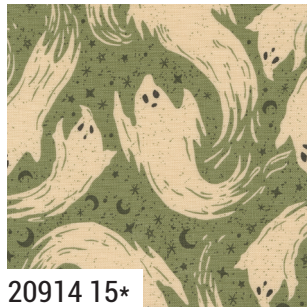

In addition to a wide range of prints and three perfectly spooky quilt patterns, Home Sweet Haunt has three sweet and spooky panels. A graphic nine square panel is perfect for quilt making as well as fun projects like pillows, bins and totes. A witch panel and skelly doll panel are fun to play with and also helps add a little spook to your home. Who needs candy when you have all these fun panels!

Home Sweet Haunt is sure to add some spookiness to your home!

Home Sweet Haunt STACY TEST HSU

20910 11*

20917 21

20917 11*

20918 11

20916 11*

20915 11*

20912 11*

20911 11*

20918 15

20914 15*

20917 15

20912 15*

20913 15*

9900 182 PORCELAIN