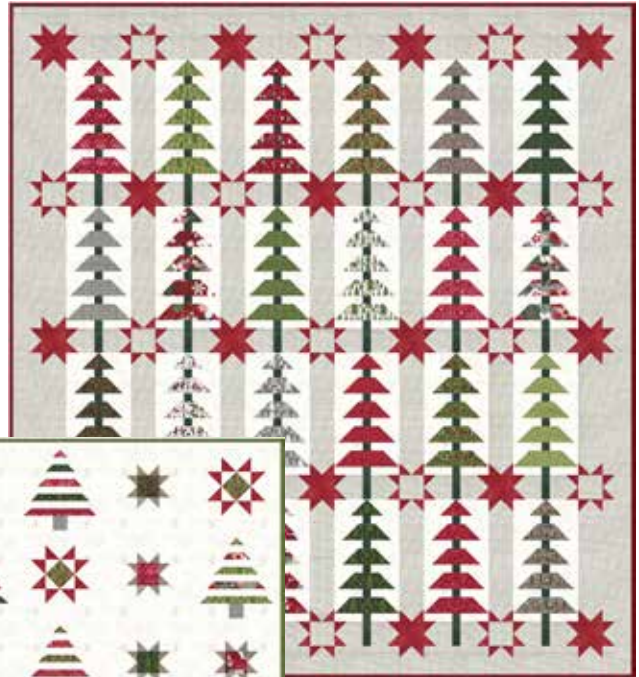

# HUSTLE & BUSTLE

*All she wanted for Christmas was a nap.*

 **BASICGREY®**

**S**hops are aglow with twinkling lights, and the smells of cinnamon, pine and winter-mint fills the air. Excited children await their turn on Santa's lap while shoppers check names of their gift lists as they make their way through stores. And carolers sing delightful songs as the Hustle & Bustle of the season continues.

Our new holiday collection bundles up that magical atmosphere and infuses each print. A merry, whimsical floral starts the festivities, while adorable trees and delightful berries add joy. Twinkling polka dots, a lacy grid, and our classic Grunge wrap up this nostalgic collection – like adding a bow to a beautifully wrapped package. Perfect for quilts, pillows and decorations, Hustle & Bustle checks all the boxes on your holiday list.

Wishing you and yours a lovely, safe holiday season!

*moda* FABRICS + SUPPLIES®

**JUNE DELIVERY**

BG PAT016 Boxes and Bows  
68" x 83" FQ Friendly

BG PAT037 Candy Land  
68" x 68" F8 Friendly

BG PAT038 Balsam Tree  
76" x 82" JR Friendly