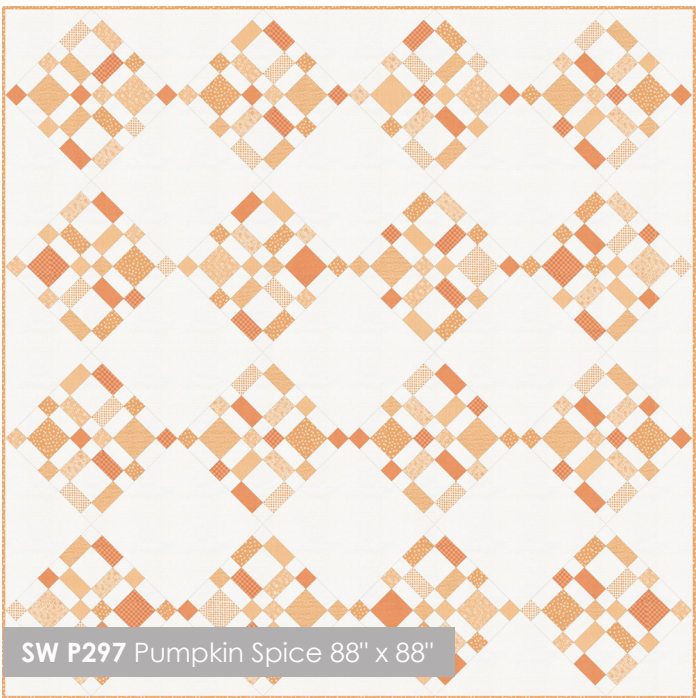

SWEETWATER
PRINTWORKS
de

What's not to love about Late October? The pumpkin patch, the changing leaves, the cool fall nights- it's the perfect season all wrapped up in a bow. This collection celebrates that season, including all the fun of Halloween. Late October is perfect for fall project and quilts. Make sure to check out the coordinating panel. All the fabric (including instructions) needed to create eight Halloween treat bags is included in the package!

Late October

Sweetwaters

SW P297 Pumpkin Spice 88" x 88"

SW P298 Hush 48" x 56"

Late October

Sweetwaters

OFF WHITE
9900 200

55592 13

PP

JULY DELIVERY

•28 Prints •1 Packaged Panel •100% Premium Cotton

JRs, LCs, MCs & PPs include 28 skus plus two each of 55590, 55591, 55593-11 and 55597.

ETCHINGS SLATE
9900 170

WASHED BLACK
9900 118

BELLA SOLID COORDINATES