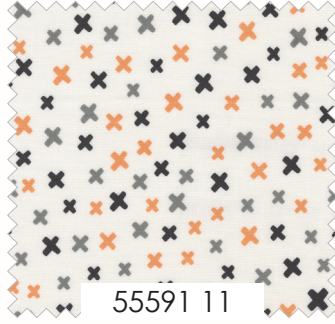

Late October

Sweetwaters

SW P297 Pumpkin Spice 88" x 88"

SW P298 Hush 48" x 56"

Late October

Sweetwaters

OFF WHITE
9900 200

55592 13

55592 23

55592 24

55590 22

55590 23

55590 25

55590 32

55591 11

55591 13

55591 14

55591 22

55593 11

55593 22

55593 24

55593 31

TAUPE
9900 310

55594 22