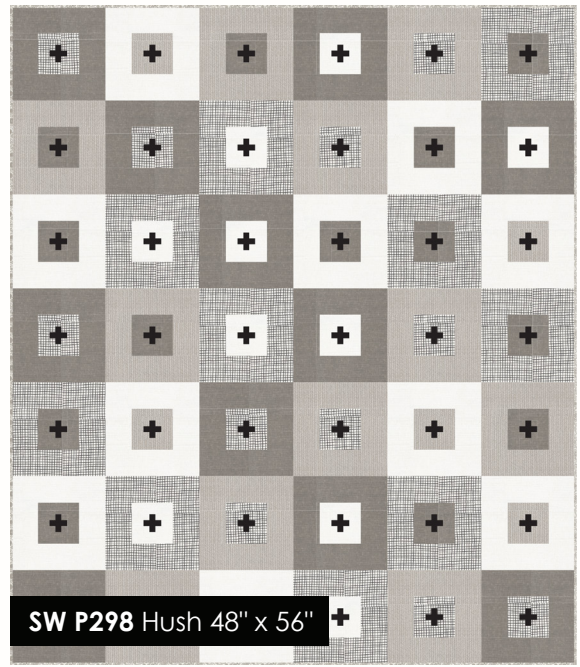

SWEETWATER
PRINTWORKS
de

What's not to love about Late October? The pumpkin patch, the changing leaves, the cool fall nights- it's the perfect season all wrapped up in a bow. This collection celebrates that season, including all the fun of Halloween. Late October is perfect for fall project and quilts. Make sure to check out the coordinating panel. All the fabric (including instructions) needed to create eight Halloween treat bags is included in the package!

Late October

Sweetwaters

SW P297 Pumpkin Spice 88" x 88"

SW P298 Hush 48" x 56"

Late October

Sweetwaters

OFF WHITE
9900 200

55592 13

PP

JULY DELIVERY

•28 Prints •1 Packaged Panel •100% Premium Cotton

JRs, LCs, MCs & PPs include 28 skus plus two each of 55590, 55591, 55593-11 and 55597.

ETCHINGS SLATE
9900 170

WASHED BLACK
9900 118

BELLA SOLID COORDINATES