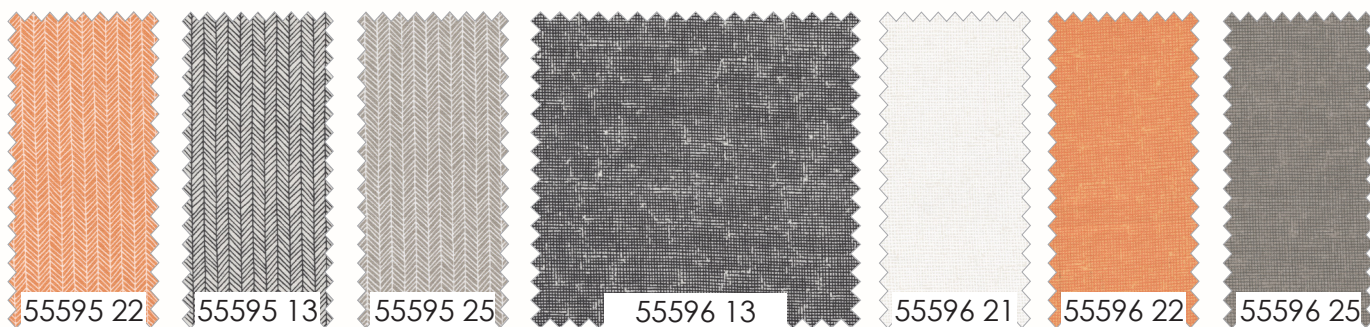

55591 14

55591 22

55593 11

55593 22

55593 24

55593 31

TAUPE
9900 310

55594 22

55594 23

55594 33

55597 12

55597 13

55597 15

BELLA SOLID COORDINATES

moda FABRICS + SUPPLIES® JULY DELIVERY

Late October Sweetwaters

55598 11P

All the fabric (including instructions) needed to create eight Halloween treat bags is included in the package!

100% Cotton Canvas. Packaged in polybag with header.

Panel measures 36" x 54".
 Fronts & backs are 9" x 9".
 Facings are 9" x 2.5".
 Handles are 9" x 1.5".
 Makes 8 bags 8.5" x 8".

PP

JULY DELIVERY

•28 Prints •1 Packaged Panel •100% Premium Cotton

JRs, LCs, MCs & PPs include 28 skus plus two each of 55590, 55591, 55593-11 and 55597.

ETCHINGS SLATE
9900 170

WASHED BLACK
9900 118

BELLA SOLID COORDINATES