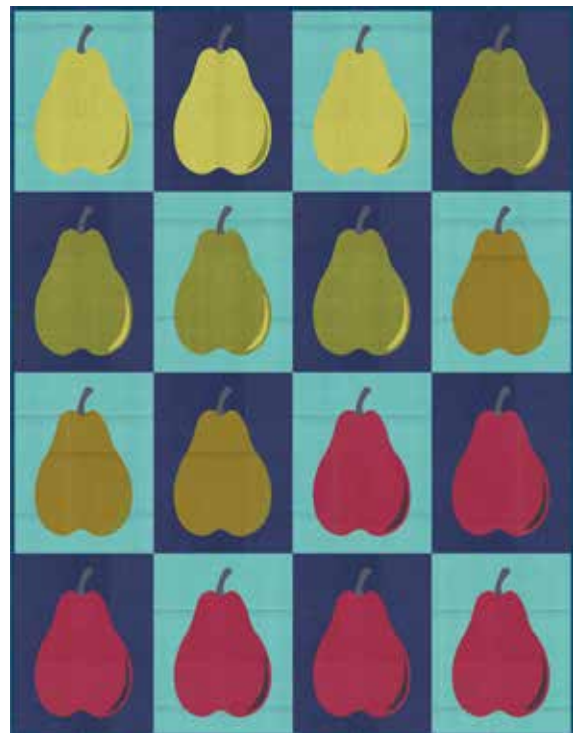

THATCHED

New Colors

ROBIN  PICKENS

Let's spice it up!! Yup, I mean with flavorful colors to add some new variety to THATCHED! Twenty-five new colors get to join the group for a bigger offering of colorful goodness. Green Curry, Masala Spice and Smoked Paprika bring in those warm and spicy hues with a little appetizer of Olive and Toast. Feeling sweet? Then Honeycomb or Chocolate Bar are for you. Can you tell I was hungry when naming these colors?

It's not all about spices, but I do imagine a lovely table set with a centerpiece of lovely blues and purples included with the colors of Pansy, Forget Me Not, Bluebell, Dutch Iris and Periwinkle. And to round it out, this group also has some nice neutrals of Washed Linen and Sand Castle. Add in a bright white-on-white – that's Blizzard – and the Chalkboard Scribbles that remind me of Heather in reverse – a contrasty white and dark grey that might be my new favorite. Okay, I really can't pick one because I love all colors! I hope you do too and enjoy this new mix of Thatched basics!

JAN/FEB DELIVERY

moda FABRICS + SUPPLIES®

[Click Here
To Shop This
Collection](#)

RPQP SDSA137 Sit Down Stay Awhile
Sit Down Pillow 20" x 20"

RPQP SDSA137 Sit Down Stay Awhile
Stay Awhile Pillow 20" x 20"

RPQP SDSA137 Sit Down Stay Awhile
Plus Pillow 16" x 16"

ES 507SAG Saguaro 60" x 78"

ES 422PRR Pear Pressure 40" x 52"

Blizzard

48626 150

Spruce

48626 159

Aged Penny