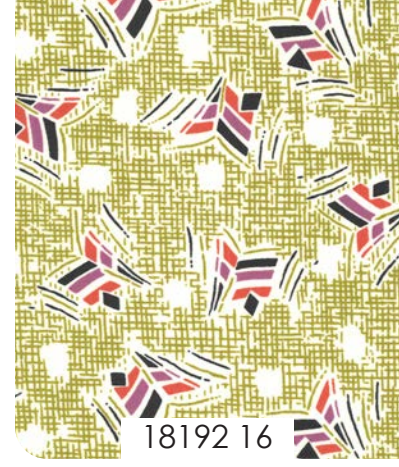

Ahhh... Winkipop. How I love thee!
The prints and palette for this range
were inspired by photographs of
our local beach taken by Romy, a
photographer based here in Victoria.
Winkipop is one of my favorites – the
colours wash together with the waves.
The cliff face reflects the setting sun,
and mix with the summer grasses and
wintery clouds. They're all a reminder
of the spectacular place I call home –
Australia's surf coast. How lucky I am.

18195 13

18196 21

18190 17

18192 12

18193 39

18197 14

18195 22

18190 19

18196 15

18193 41

18190 15

18131 93

18192 16

18195 23

18196 20

18194 20

18197 13

18131 90

18194 19

18192 15

18196 19

18197 18

18131 91

18194 12