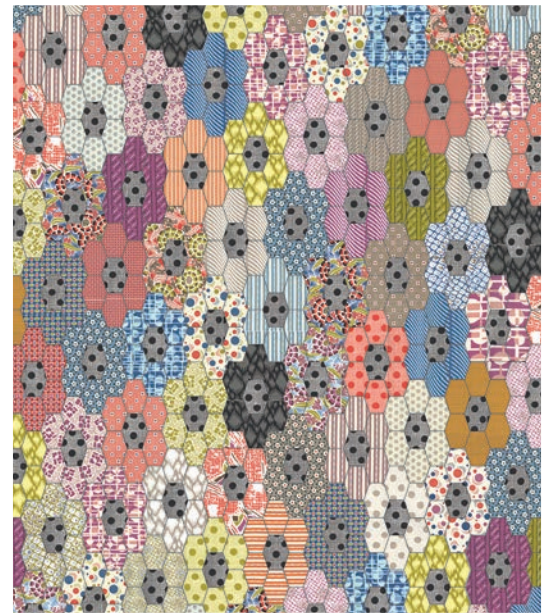

Ahhh... Winkipop. How I love thee!
The prints and palette for this range
were inspired by photographs of
our local beach taken by Romy, a
photographer based here in Victoria.
Winkipop is one of my favorites – the
colours wash together with the waves.
The cliff face reflects the setting sun,
and mix with the summer grasses and
wintery clouds. They're all a reminder
of the spectacular place I call home –
Australia's surf coast. How lucky I am.

18197 13

18131 90

18194 19

18192 15

18196 19

18197 18

18131 91

18194 12

Basics Coordinates

modafabrics.com

-  Bella Solids 9900 182
-  Bella Solids 9900 327
-  Bella Solids 9900 284
-  Bella Solids 9900 204
-  Bella Solids 9900 275
-  Bella Solids 9900 138

18198 12

18198 17

18198 21

JKD 5262

Jenny From One Block Antique Stars Quilt
68" x 69" FQ Friendly

JKD 8571

Postcard Project 16 Lozenge Hex
Any Size LC, F8 or FQ Friendly

CLICK HERE to watch Jen Kingwell walk you through this collection